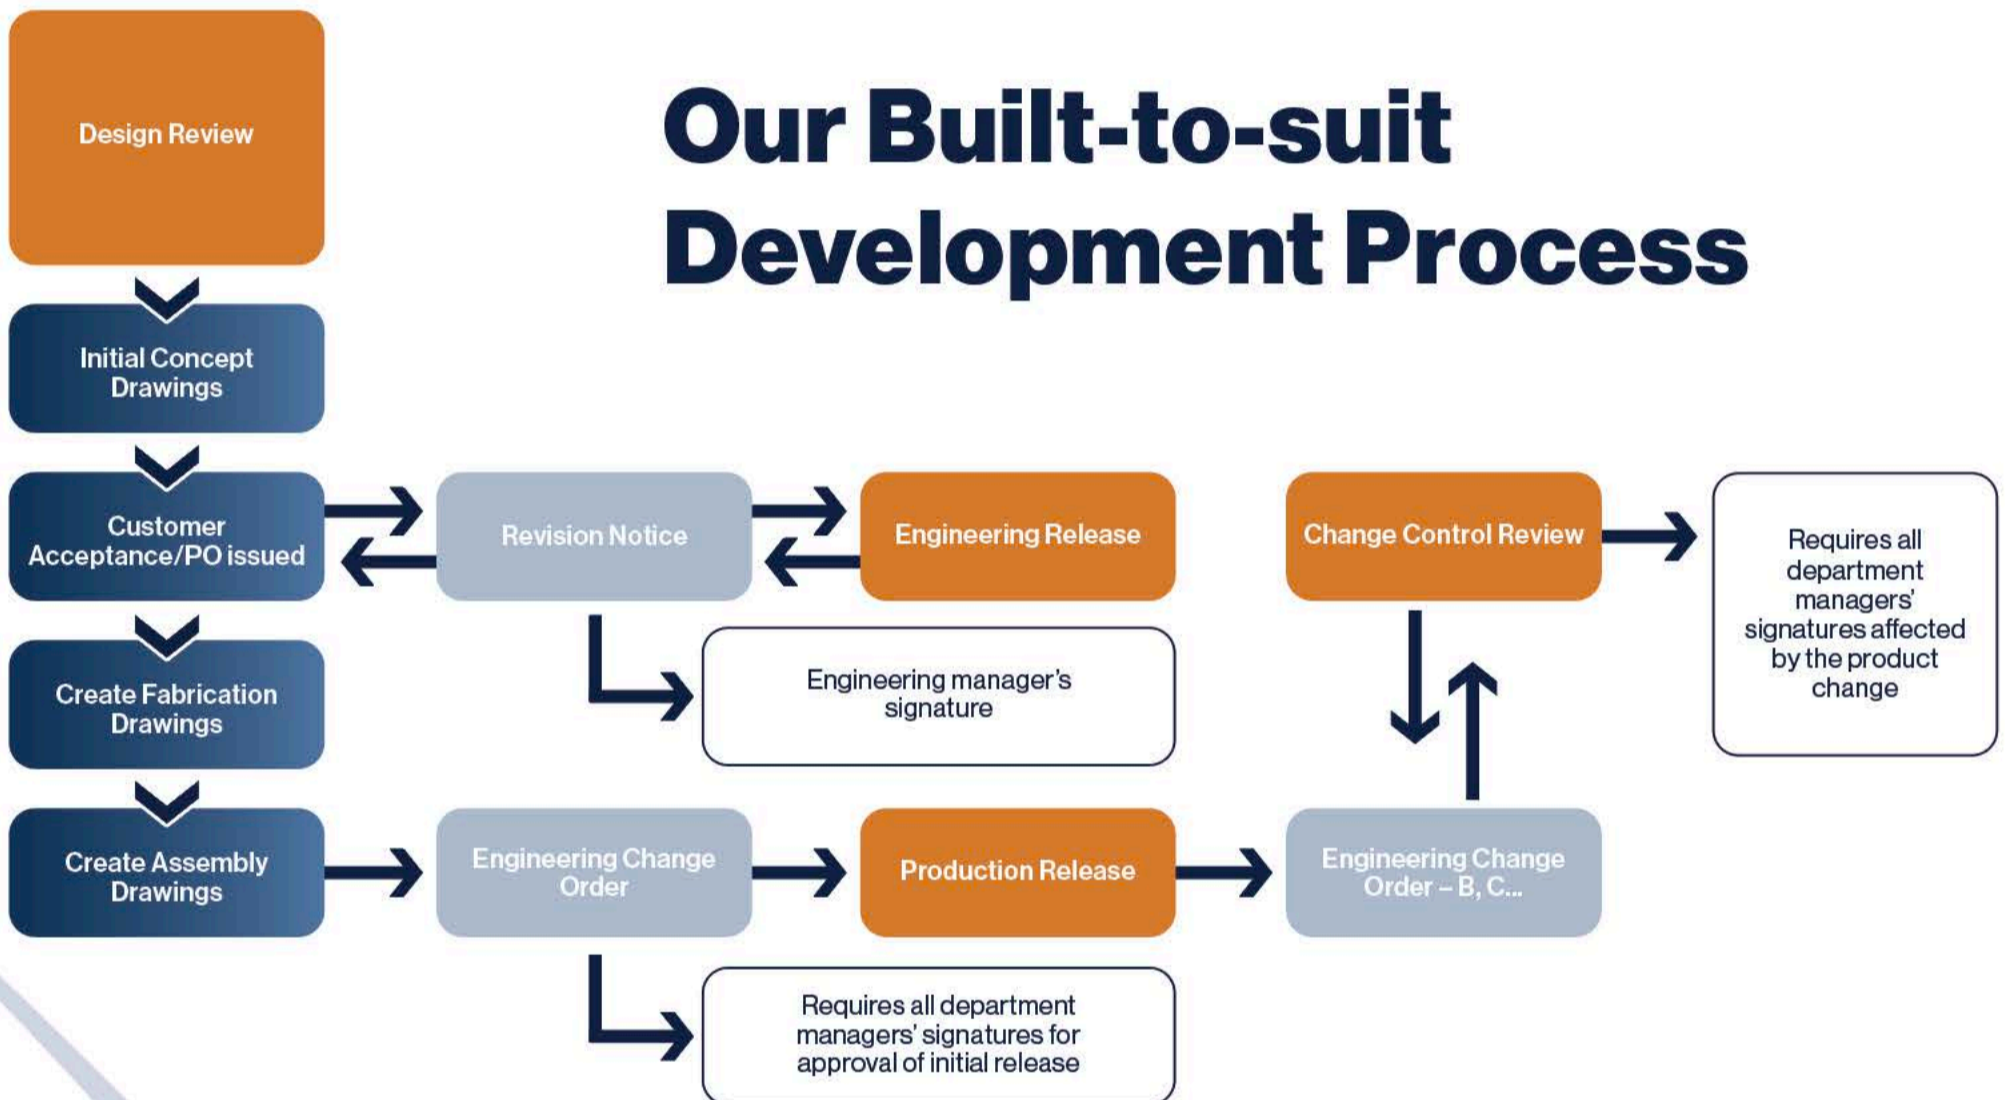

Your smart choice
for smart pole infrastructure

WirelessPSC

www.wirelesspsc.com

WirelessPSC is a developer and manufacturer of smart telecom poles & related infrastructure

Our Role

We provide off-the-shelf small cell poles to turf vendors or directly to real estate developers and others creating private networks in the continental United States. Our core competency is scoping, designing and delivering built-to-suit poles and related infrastructure. With our long track record in RF and related services we can also play a technical intermediary role on behalf of municipalities with other stakeholders in the wireless ecosystem.

Our Built-to-suit Development Process

Our Value Add

WirelessPSC has a long track record of serving the needs of the wireless ecosystem. We've designed, manufactured and installed advanced small-cell antennas for 4G and 5G systems. Our team understands RF and civil engineering – as well as shrouding, concealment and aesthetics – and has extensive ecosystem relationships based on 20+ years working in the industry.