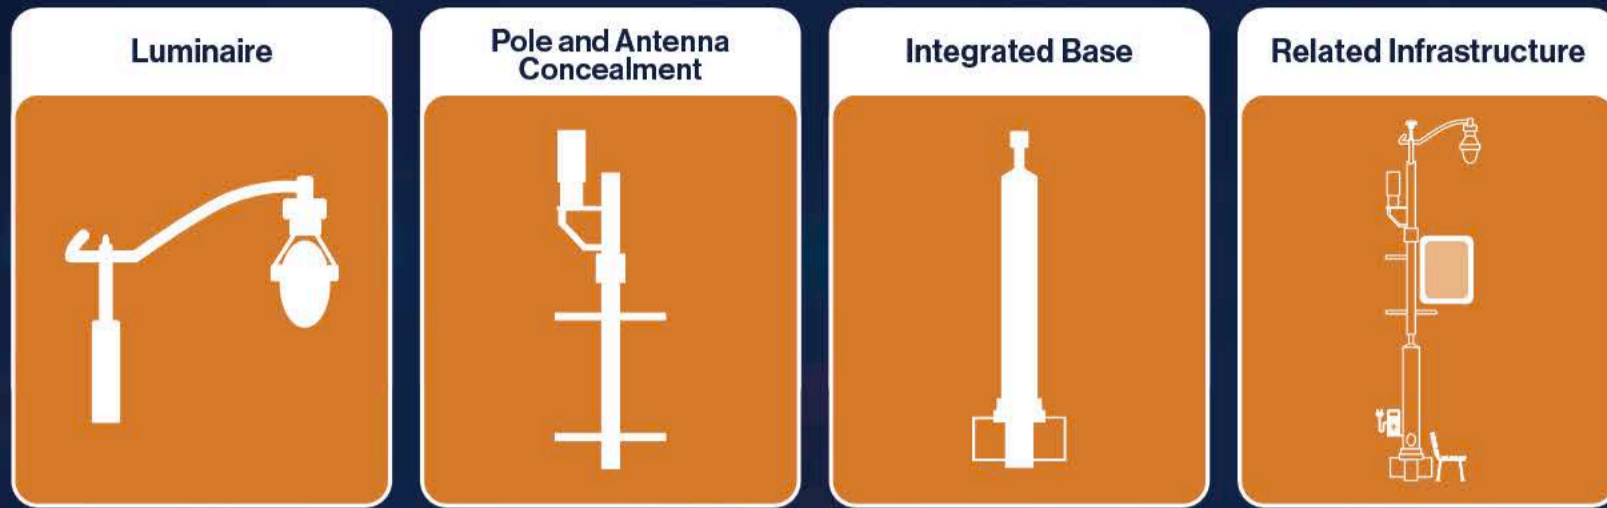

Your smart choice
for smart pole infrastructure

WirelessPSC

www.wirelesspsc.com

WirelessPSC is a developer and manufacturer of smart telecom poles & related infrastructure

Our Role

We provide off-the-shelf small cell poles to turf vendors or directly to real estate developers and others creating private networks in the continental United States. Our core competency is scoping, designing and delivering built-to-suit poles and related infrastructure. With our long track record in RF and related services we can also play a technical intermediary role on behalf of municipalities with other stakeholders in the wireless ecosystem.